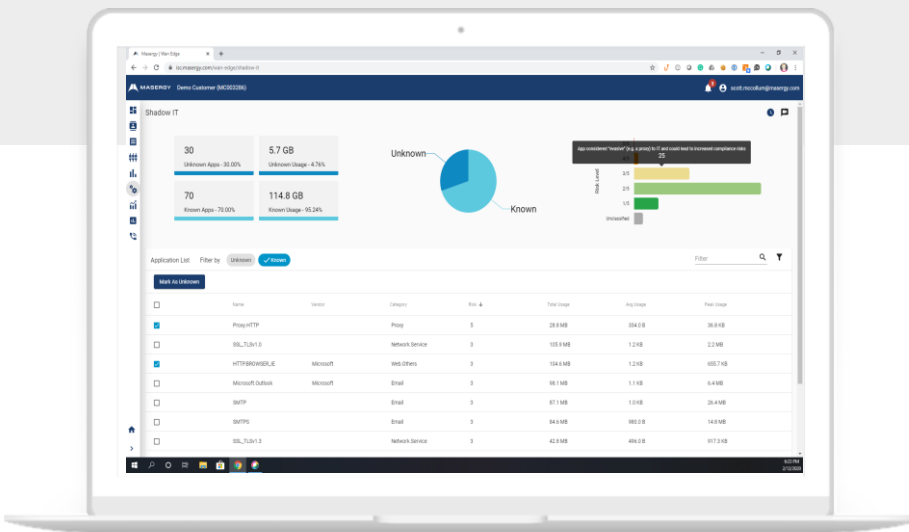

Embedded security features

Our built-in Shadow IT Discovery and Identity-based WAN Analytics solutions reduce the risks to your multi-cloud network environment by isolating potential cybersecurity threats down to the specific user on your network.

Contact Us: USA +1 (866) 588.5885 | UK +44 (0) 207 173 6900 | sales@masergy.com