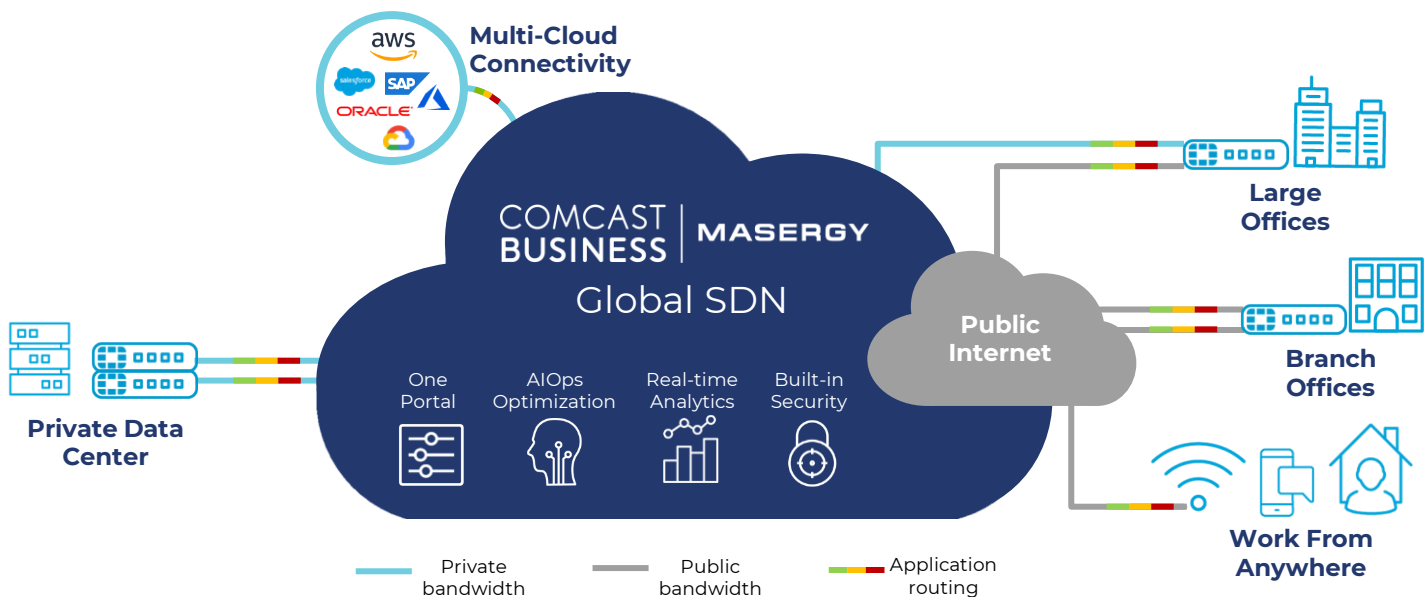

Gartner coined the term Secure Access Service Edge (SASE) to describe the convergence of WAN connectivity with advanced cybersecurity functions. Bundle SD-WAN connectivity with cloud-delivered security for branch offices and onsite hardware with next-gen firewalls for large offices—all with end-to-end analytics from a single pane of glass customer portal.

Security never means you sacrifice performance. Our service level agreements (SLAs) are trailblazing in the industry, with 100% uptime for all high availability-configured Masergy SD-WAN Secure sites, 100% cloud service reachability for AWS, Azure, and 200+ providers, along with an industry-leading 5-minute proactive outage notification. And if we fail to meet those SLAs, we proactively credit your account.

Benefits

- Create a secure and agile corporate network using Masergy's global platform
- Empower branch offices and remote employees with 100% uptime and automatic optimization for over 5,000 business-critical apps such as Microsoft 365, Oracle, Salesforce, and more
- Reduce cybersecurity risks with cloud-native security controls built on Gartner's secure access service edge (SASE) principles that scales with your business needs
- Simplify management and centralize visibility for your entire network from a unified AI-enhanced portal

Managed SD-WAN built for high performance

Contact Us: USA +1 (866) 588.5885 | UK +44 (0) 207 173 6900 | sales@masergy.com